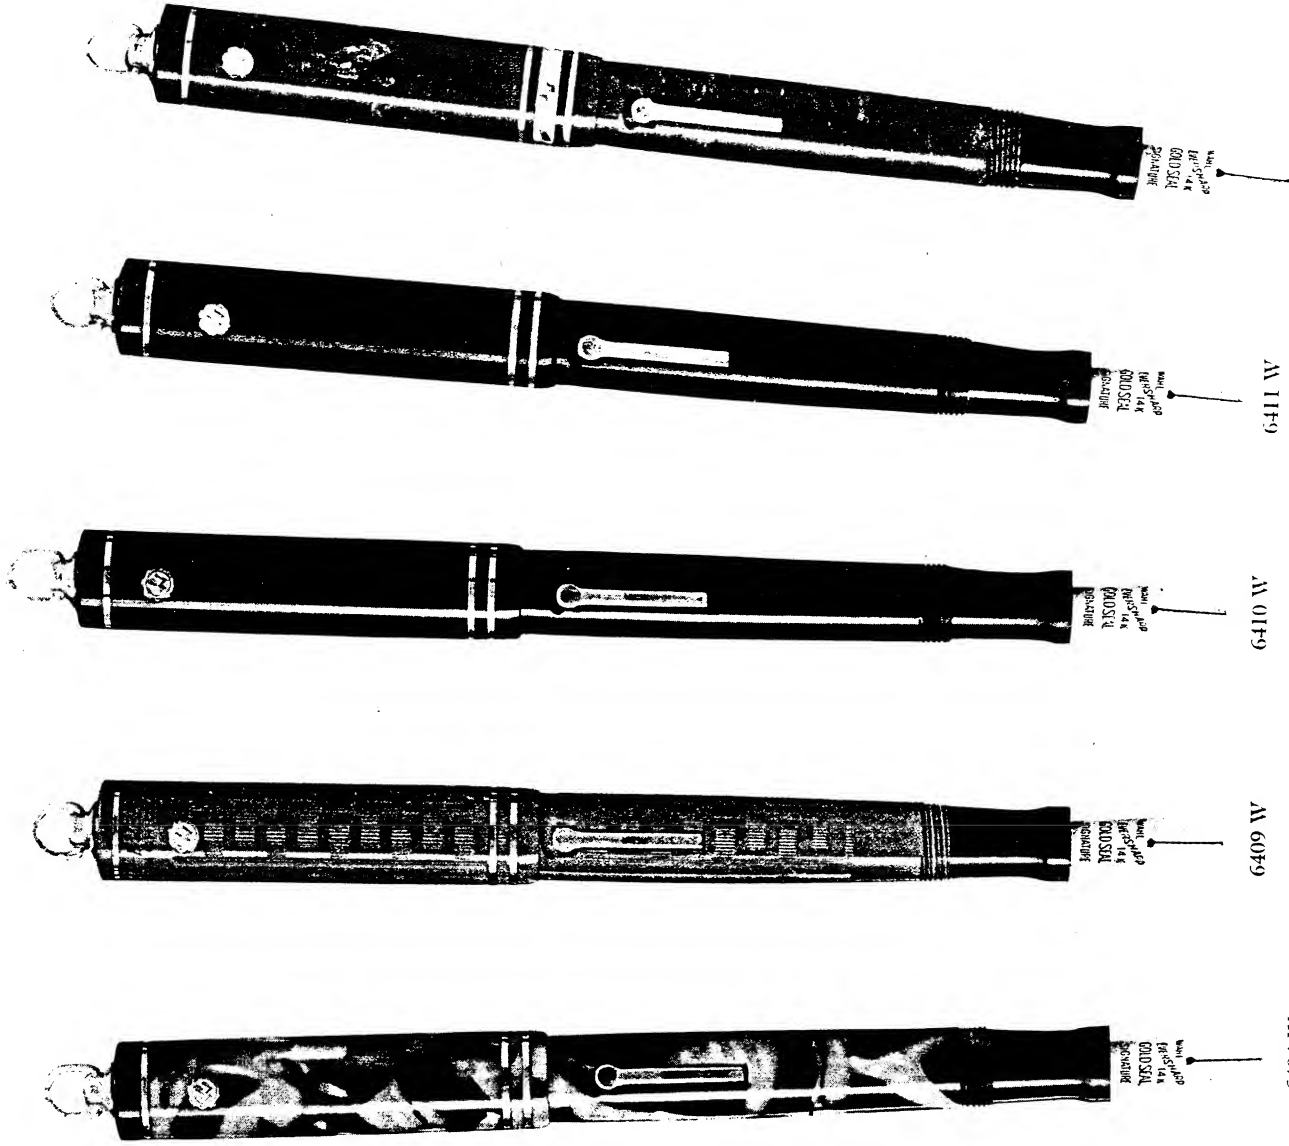

6405 W

6411 W

6410 W

6409 W

6404 W